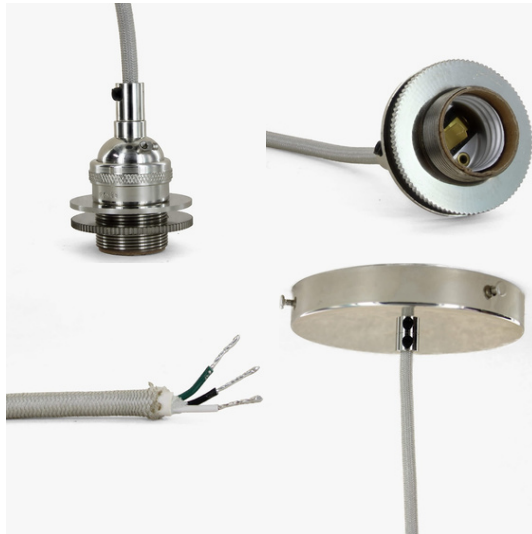

Cleaning

Use only soft dry or dampened cloth. Do not use any detergents.

3D Files

Download Centre ROWAN

About EBB & FLOW

EBB & FLOW was founded in 2009. Based in Svenstrup J., Denmark, EBB & FLOW consists of a small, dedicated team. Our mission is to bring sophisticated lighting designs to people all over the world and to add personality to private homes and professional spaces. Each lamp is a testament to the artistry and precision that can only be achieved through the skilled hands of European craftsmen and women. Assembled and quality controlled in Denmark, our lamps combine the best of European craftsmanship and Danish design.

IM DESIGN CONCEPTS

13005 Telecom Parkway N Suite
102 Temple Terrace, FL 33637

(813)284-7435 | Customer Service
(888)899-4632 | Toll Free

info@imdesignconcepts.com

Rowan Pedant, Clear

Light Fixture Information

Rowan Pendant Glass

Bulb Base:	E12 or E26
Certification:	cULus
Color/Finish:	Satin Brass or Silver Nickel
Number of conductors:	3 - Three Conductor
Type:	FIXTURE - CEILING - PENDANT
Wire patterns:	Solid
Wire Type:	SVT
Wire length in Feet	6 FT (Can be modified)
Voltage:	250V MAX
WATTAGE:	60W
DAMP:	No
Grounded:	Yes
Fitter/Hole size:	1-5/8IN