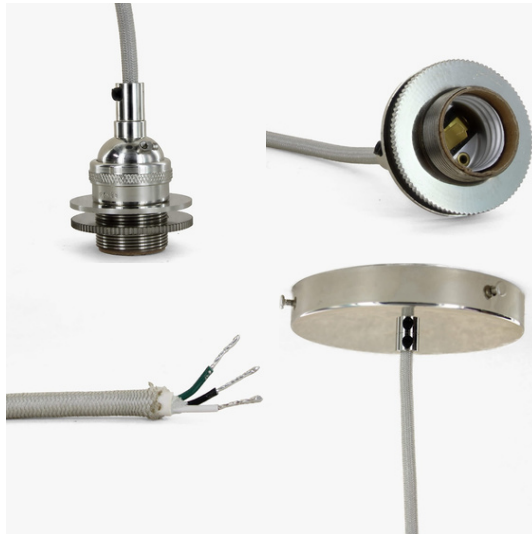

Bulb Base:	E12 or E26
Certification:	cULus
Color/Finish:	Satin Brass or Silver Nickel
Number of conductors:	3 - Three Conductor
Type:	FIXTURE - CEILING - PENDANT
Wire patterns:	Solid
Wire Type:	SVT
Wire length in Feet	6 FT (Can be modified)
Voltage:	250V MAX
WATTAGE:	60W
DAMP:	No
Grounded:	Yes
Fitter/Hole size:	1-5/8IN