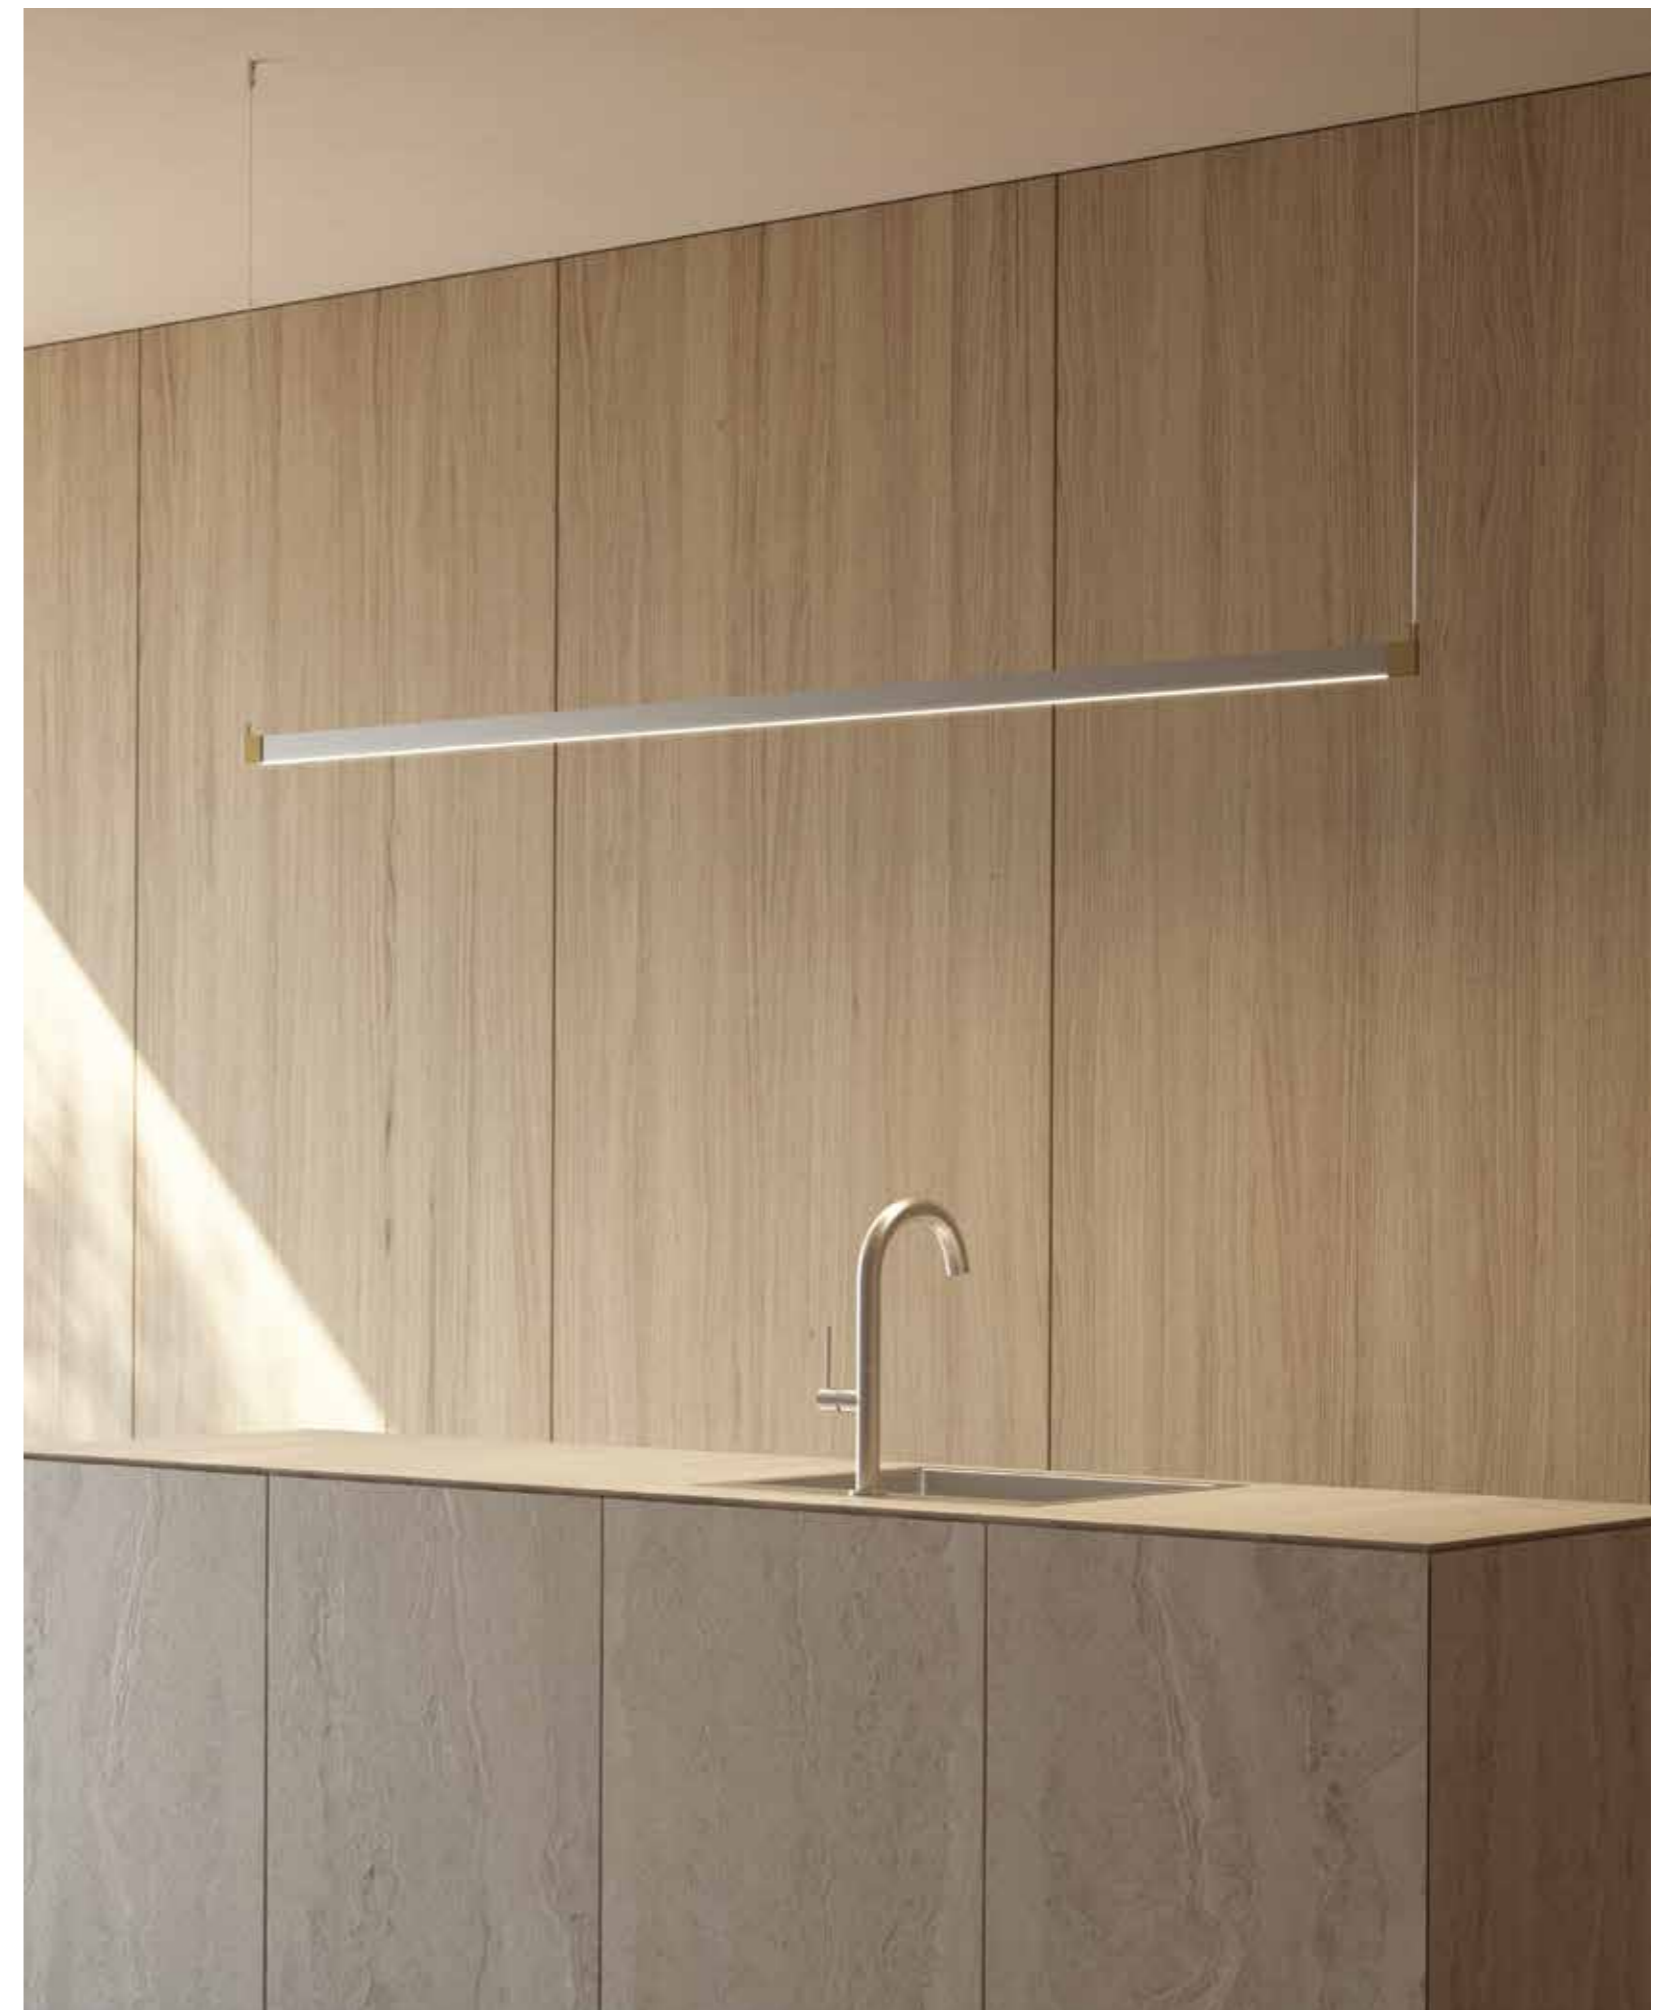

Vettoriale, Suspension VESX

Vettoriale Zig Zag, Suspension VZSX

Vettoriale Tesata, Suspension VTSX

Vettoriale by Franco Zavarise

Cod.	Type	Sizes (cm)	Materials	Technology	External Finishes	Internal Finishes
VRSX	Suspension	Ø30 / Ø40 / Ø50 / Ø65 / Ø80 / Ø95 / Ø115 / Ø135 / Ø145 / Ø150 / Ø190	Alluminium, Brass	LED	Nero, Bianco, Alluminio Satinato, Ottone	
VESX	Suspension	100 / 150 / 200 / 290 / 390	Alluminium, Brass	LED	Nero, Bianco, Alluminio Satinato, Ottone	
VZSX	Suspension	100 / 150 / 200 / 290 / 390	Alluminium, Brass	LED	Nero, Bianco, Alluminio Satinato, Ottone	
VTSX	Suspension	100 / 150 / 200 / 290 / 390	Alluminium, Brass	LED	Nero, Bianco, Alluminio Satinato, Ottone	

VZSX – Vettoriale Zig Zag, Suspension

VESX – Vettoriale, Suspension

VTSX – Vettoriale Tesata, Suspension

Vox

Vox, Suspension

VXSX

Nox by Franco Zavarise

Cod.	Type	Sizes (cm)	Materials	Technology	External Finishes	Internal Finishes
VXSX	Suspension	11,5 x 12	Iron, Brass	LED, GU10	Nero, Bianco, Ottone Satinato, Ottone Brunito Satinato Chiaro, Ottone Brunito Satinato Scuro, Ottone Fiammato	