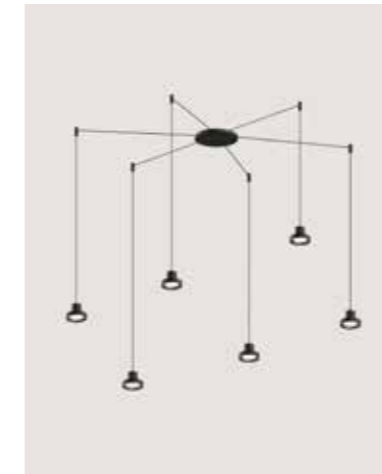

Ragi T System, Suspension

Ragi by Franco Zavarise

Cod.	Type	Sizes (cm)	Materials	Technology	External Finishes	Internal Finishes
	Suspension		Brass, Iron, PVC	LED		
	Suspension T		Brass, Iron, PVC	E27, GU10