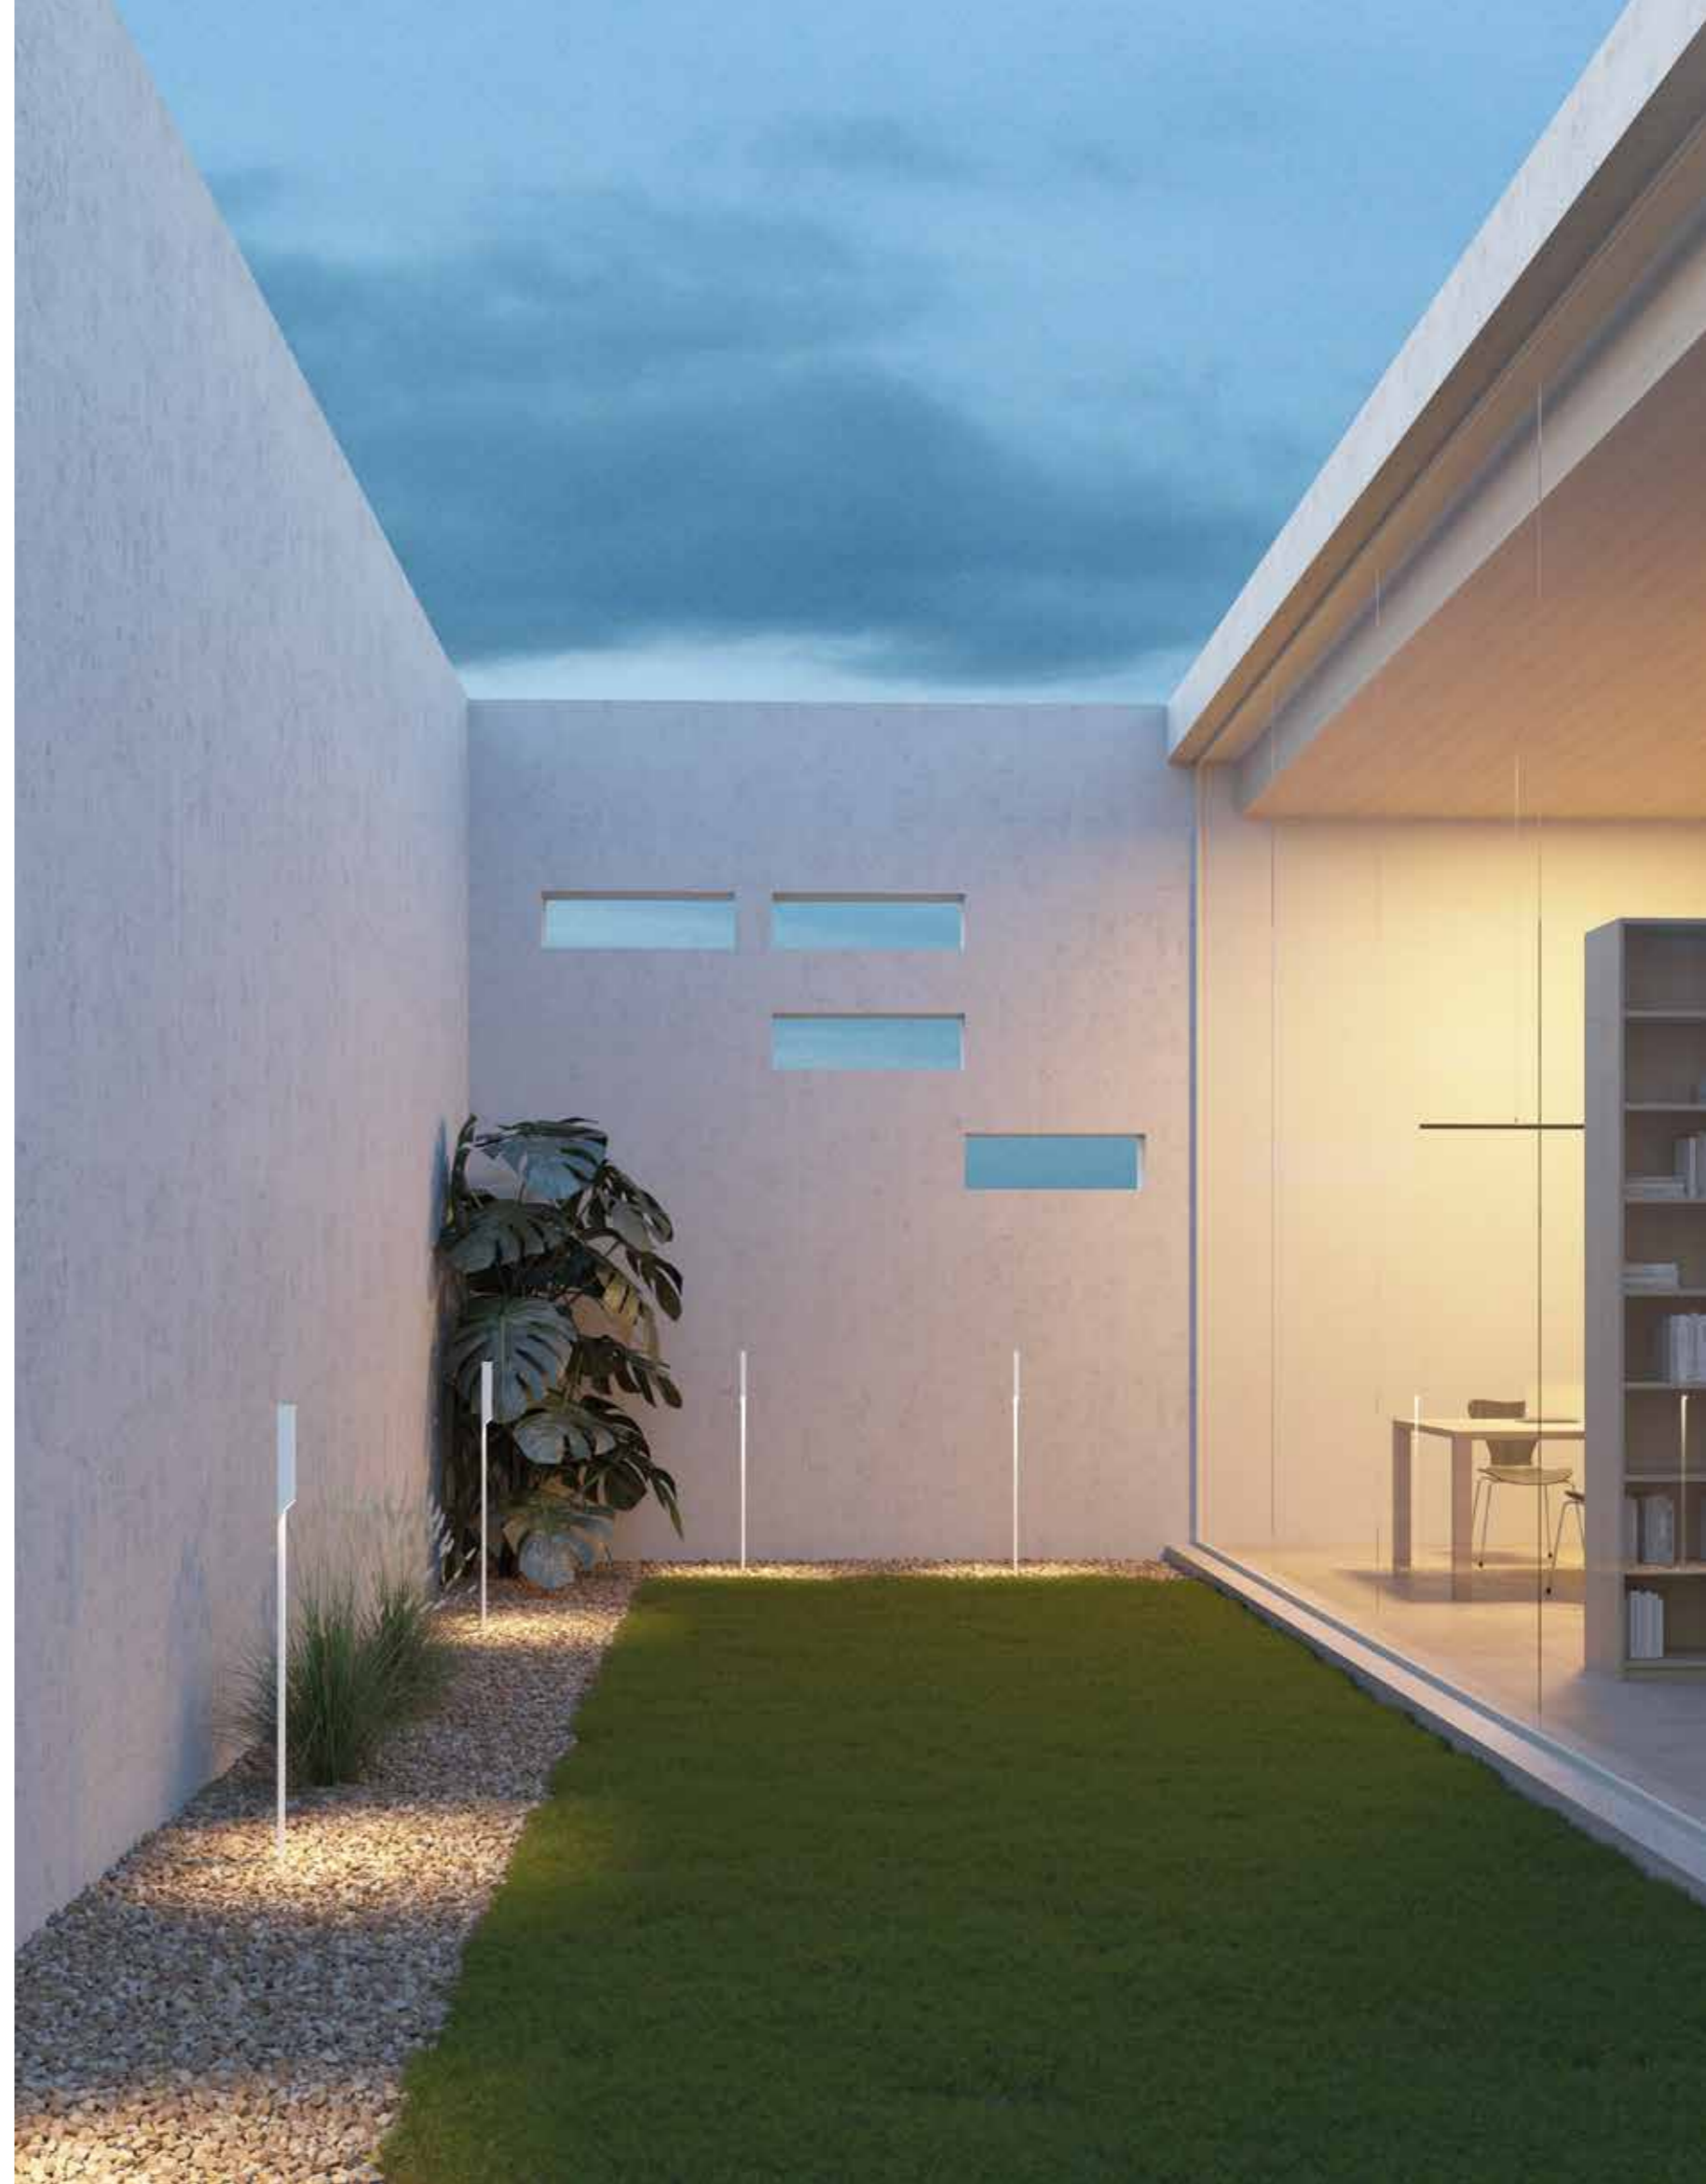

TRBX – Tratto, Track