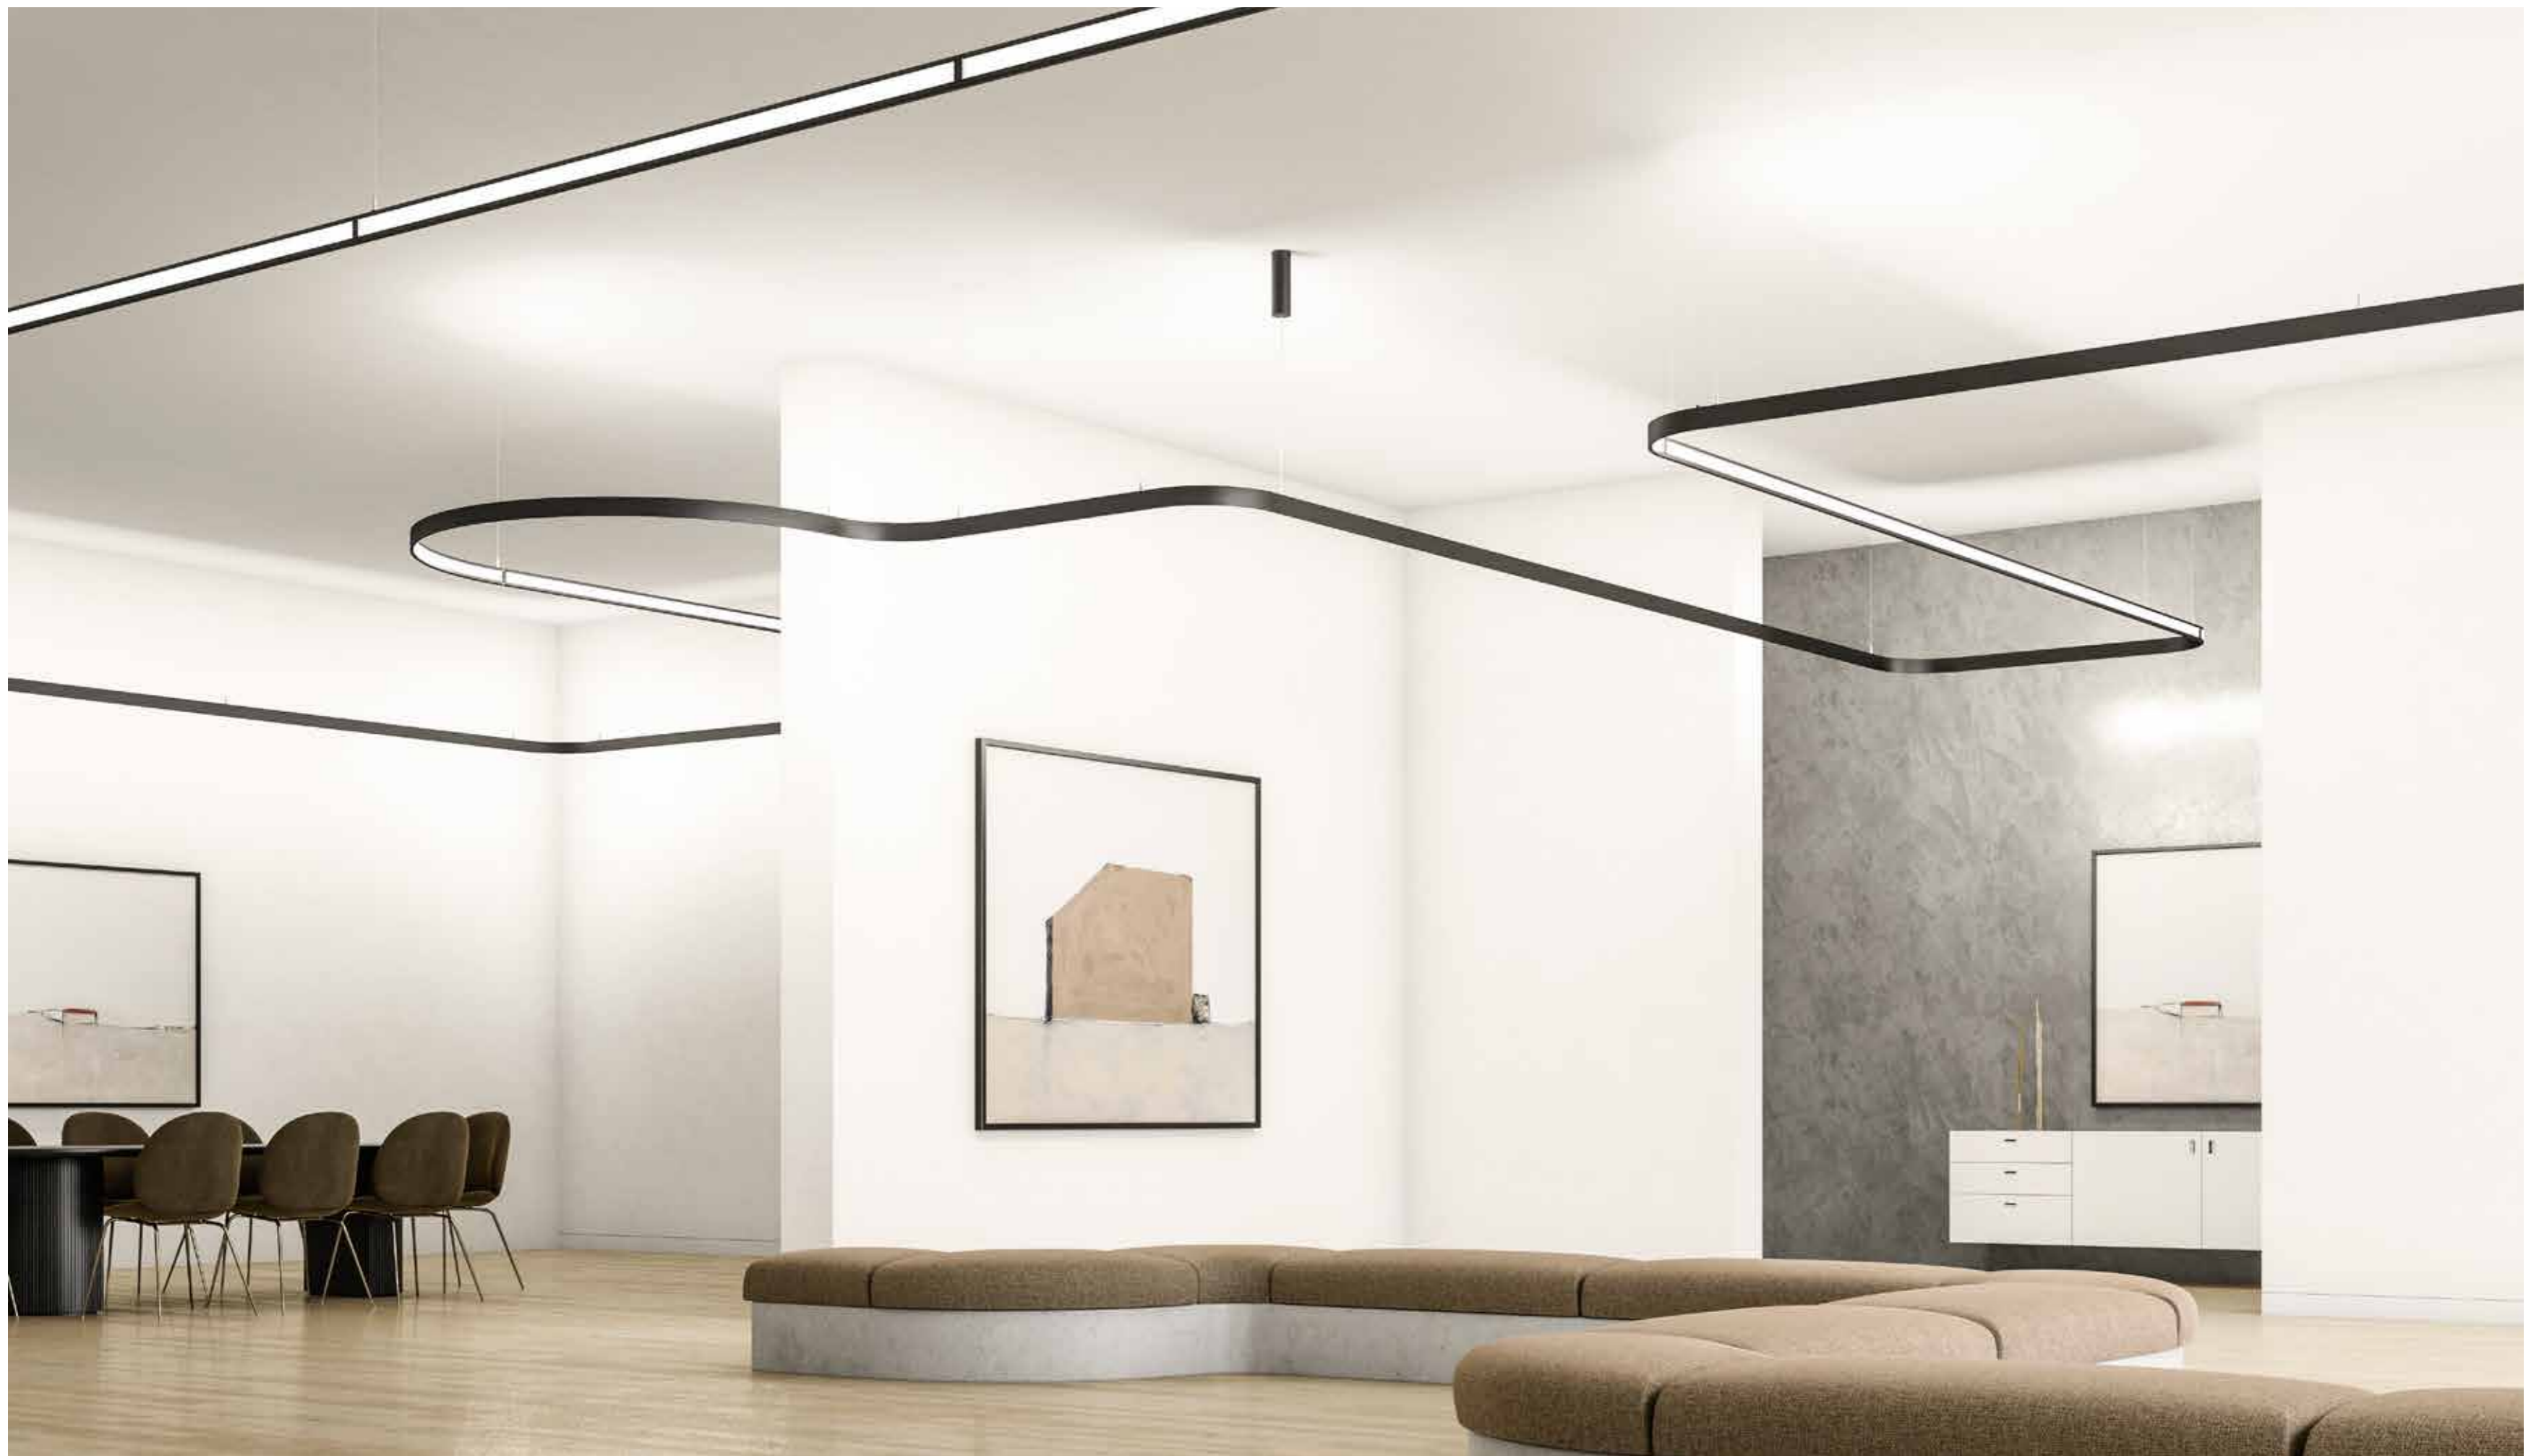

SMSO – Siom Combo Mix, Suspension

SMCX – Siom, Ceiling