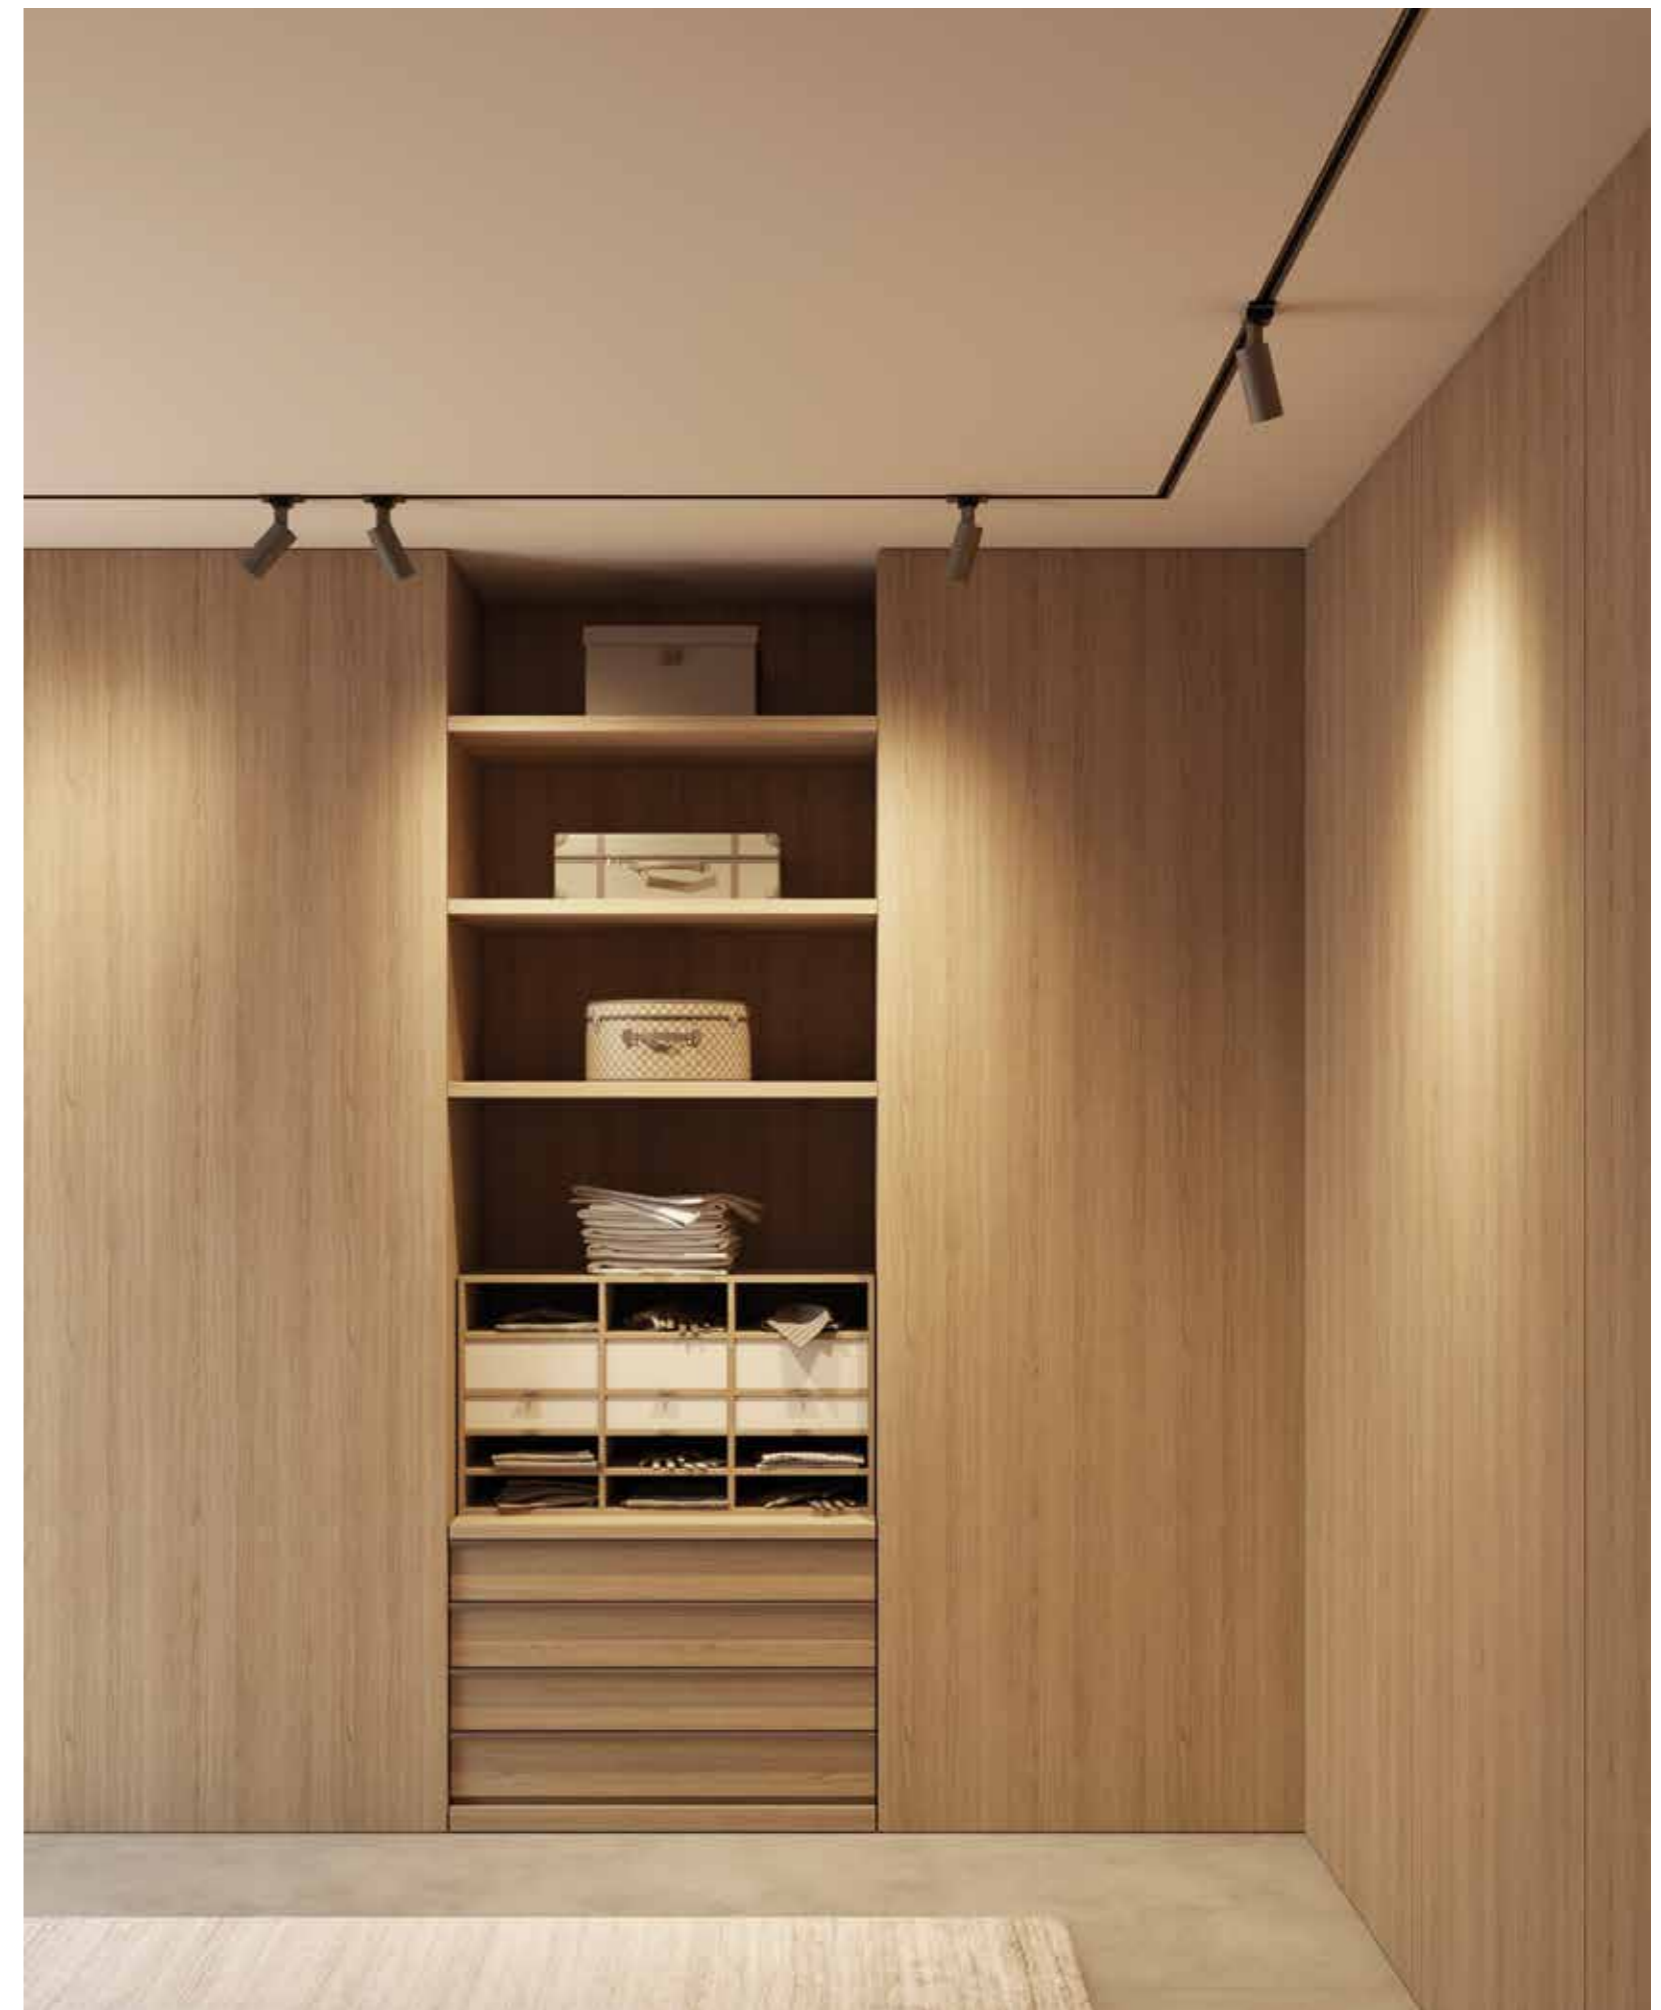

KTC8 – K, Ceiling

KTBX – K, Track