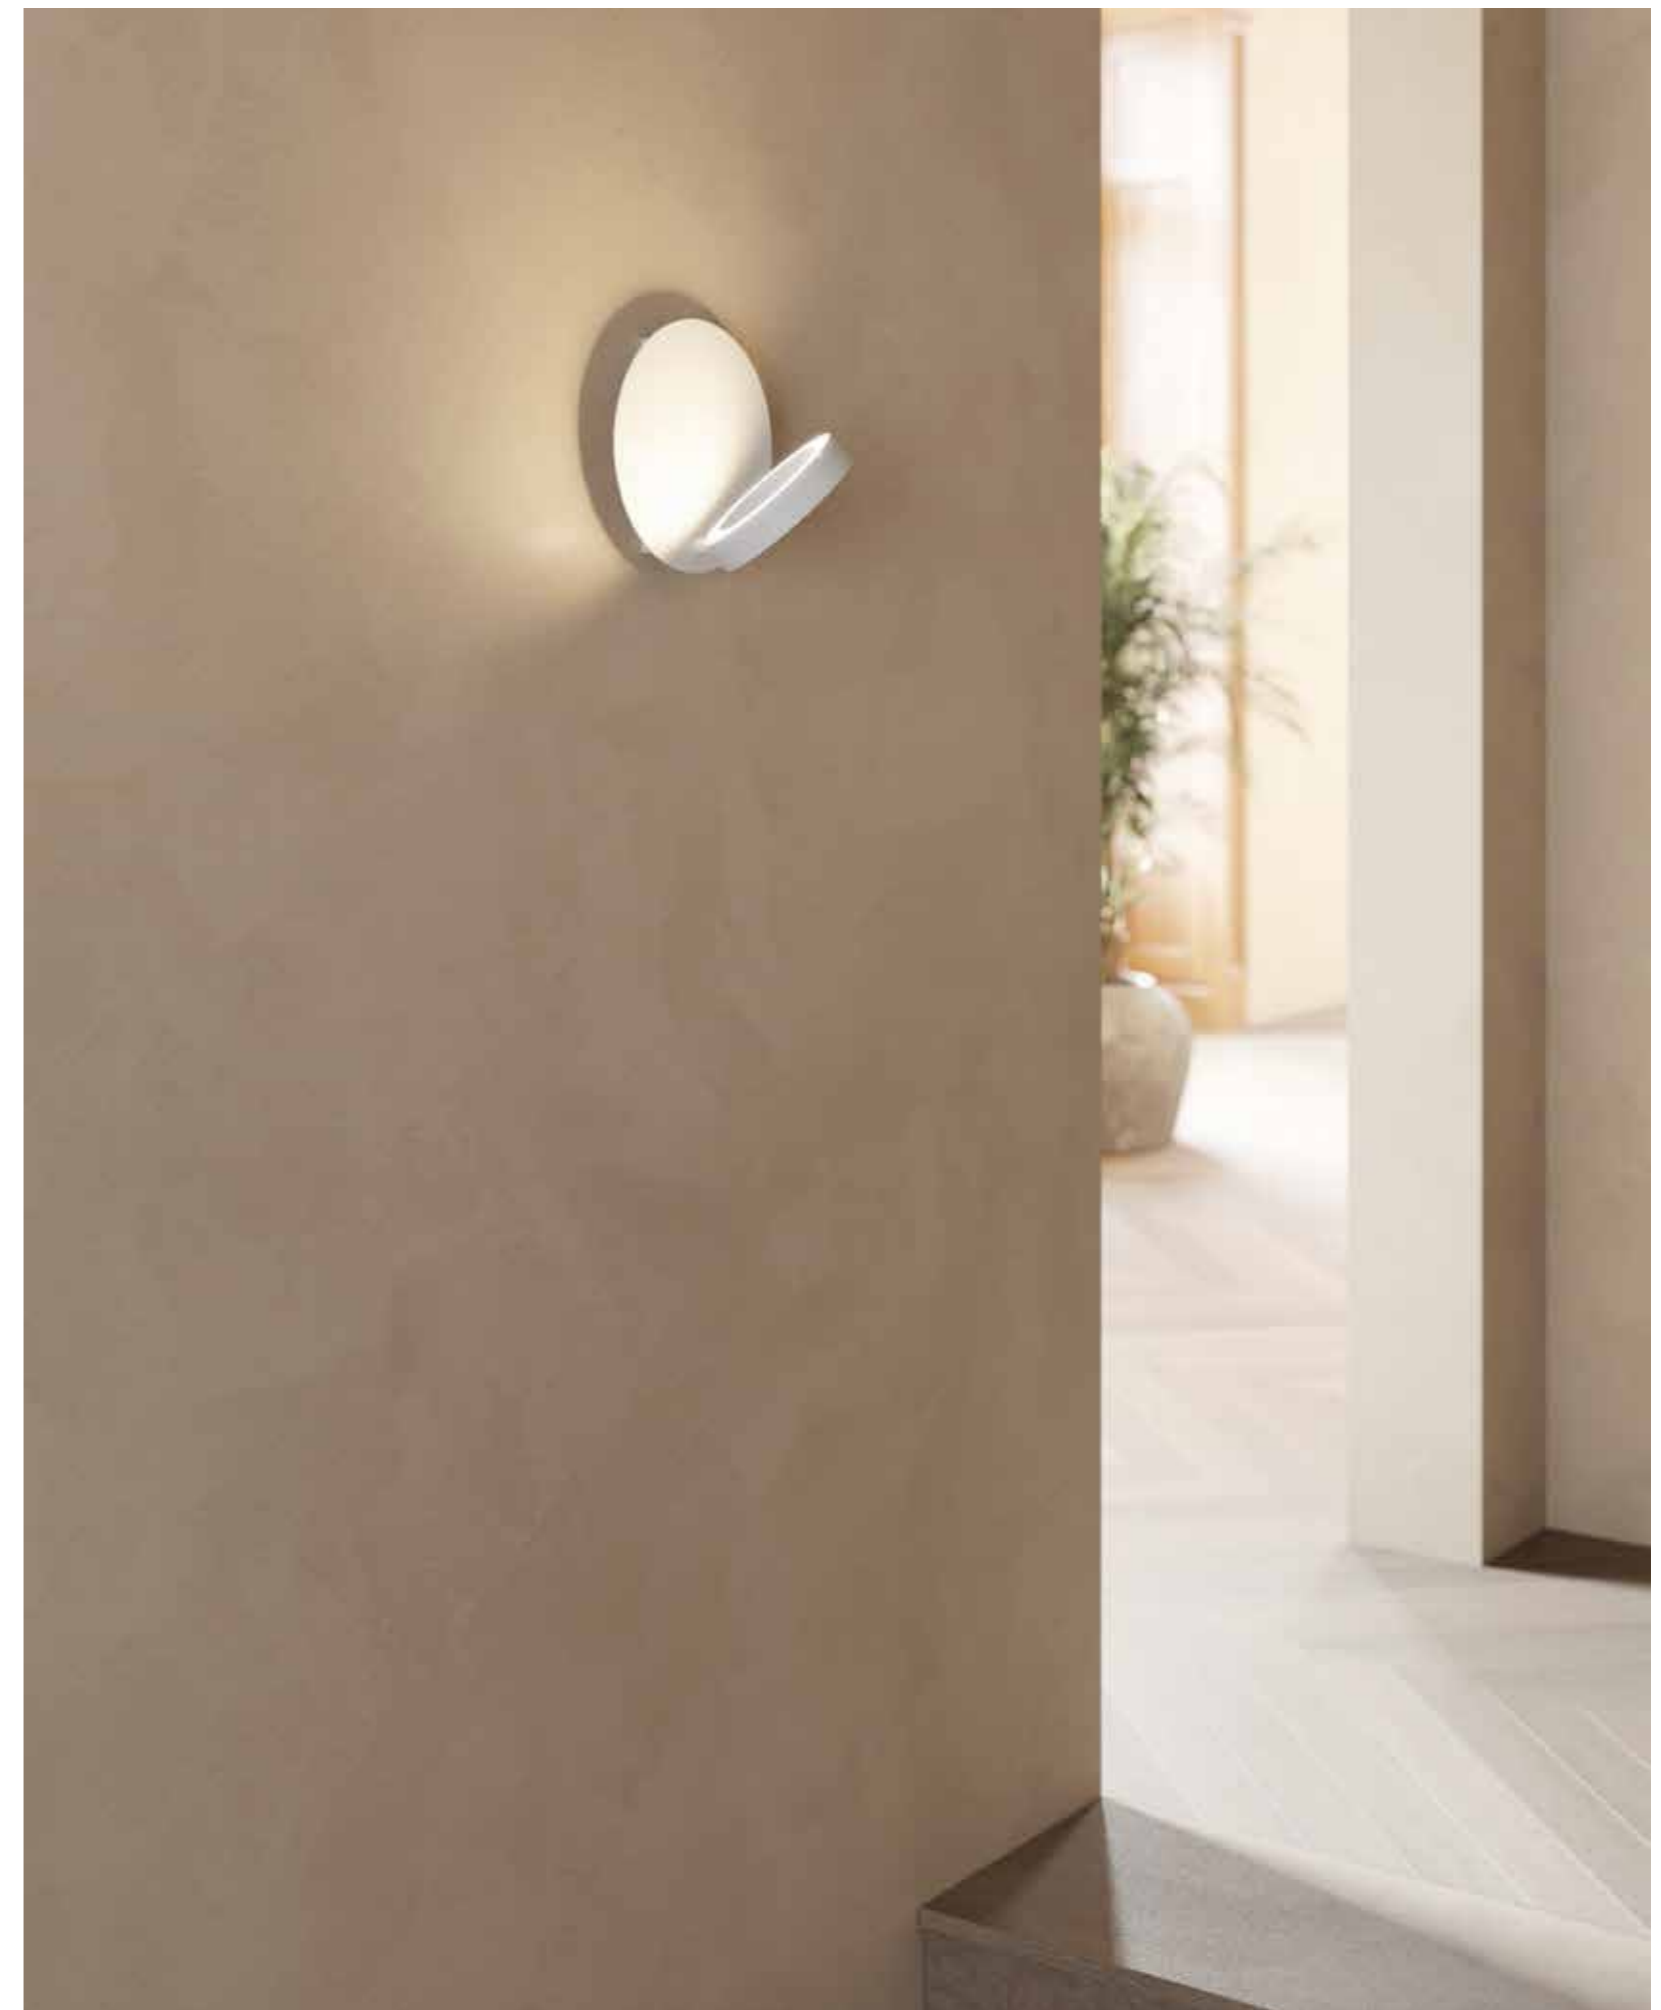

MTSX – Meta, Suspension

MTWX – Meta, Wall