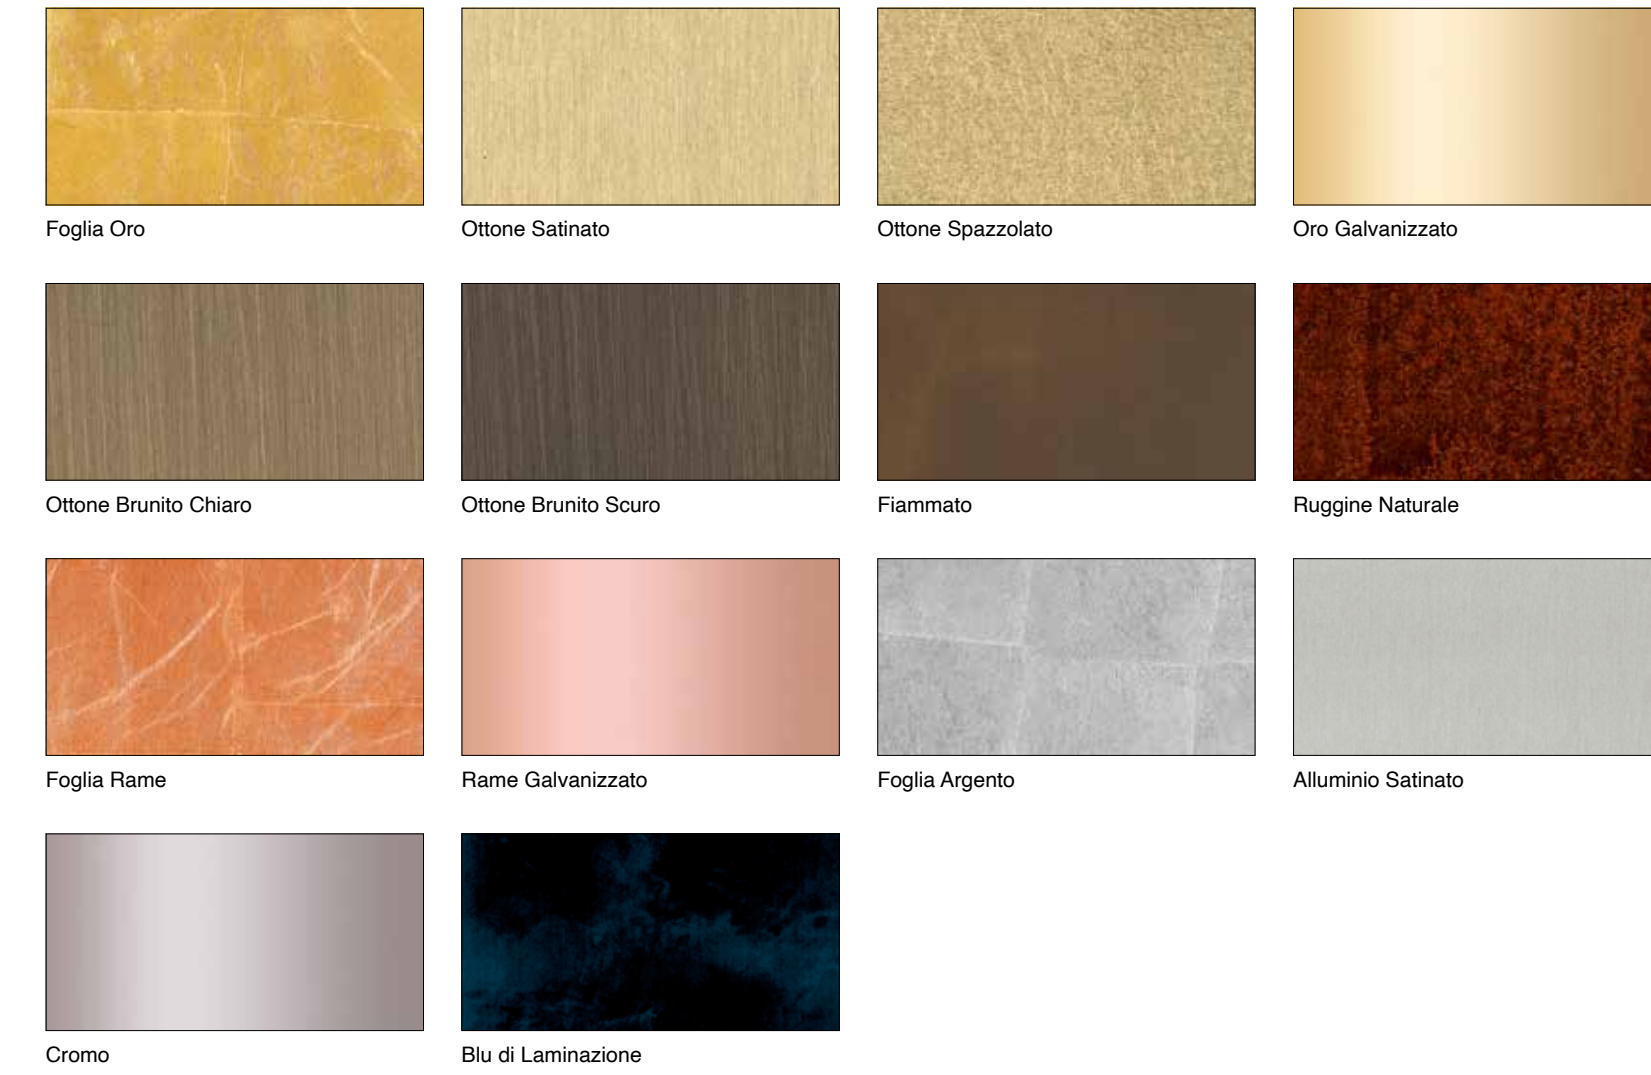

Finishes

Art Direction makethatstudio
Graphic Design makethatstudio
Photography Paolo Gamelli
Rendering Zava Technical Office
Print Tipografia Asolana

Printed in Italy, luglio 2024

Painted Colours

Fabric Cable Colours

Marble Selection

Ecomalta® Selection

Material Finishes

Le immagini delle finiture sono puramente indicative e potrebbero non rispecchiare appieno le caratteristiche reali del prodotto finale.

^{EN} The images of the finishes are purely indicative and may not fully reflect the actual characteristics of the final product.