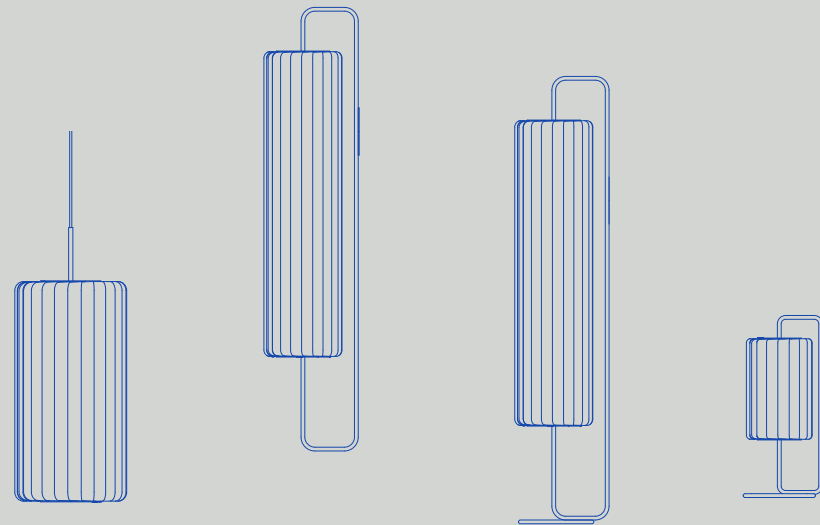

T R 3 7

PENDANT LIGHT

PC/NONWOVEN WHITE

SIZE D23 X H33 CM
(TOTAL HEIGHT 46 CM)

D34 X H60 CM
(TOTAL HEIGHT 75 CM)

D25 X H94 CM
(TOTAL HEIGHT 110 CM)

WALL LIGHT

PC/NONWOVEN WHITE

SIZE D22 X H58 X W27 CM
D25 X H142 X W30 CM

FLOOR LIGHT

PC/NONWOVEN WHITE

SIZE D25 X H143 X W30 CM

TABLE LIGHT

PC/NONWOVEN WHITE

SIZE D22 X H59 X W26 CM

E27 / LED MAX 12W

PENDANT, FLOOR AND WALL LIGHTS:

SHADE SIZE
D34 X H60 CM: 2 BULBS

SHADE SIZE
D25 X H94 CM: 2 BULBS