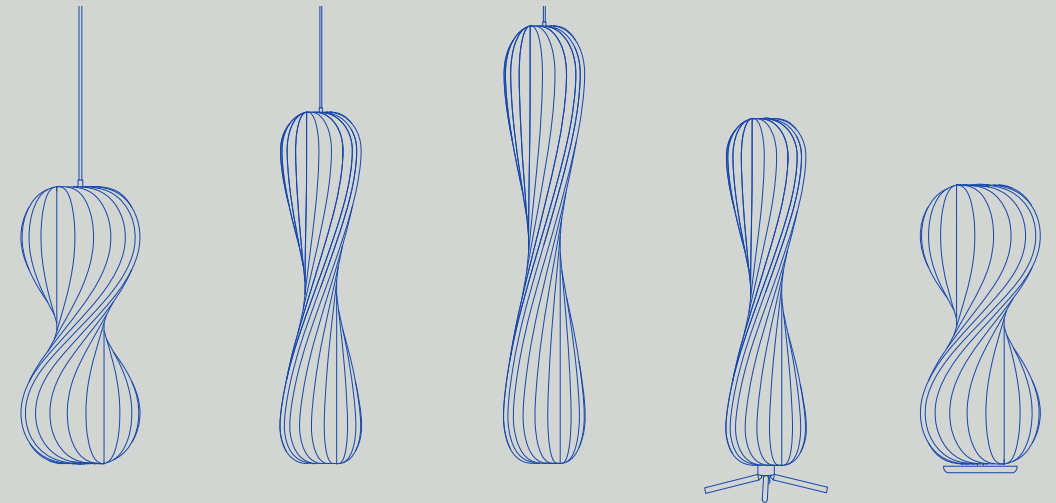

Overview

T R 5

PENDANT LIGHT

BIRCH
NATURAL / BROWN
BLACK / RED

SIZE D30 X H10 CM
D45 X H16 CM
D60 X H20 CM
D80 X H22 CM
D100 X H30 CM

BRUSHED ALUMINIUM
COPPER / GOLD / SILVER

SIZE D30 X H10 CM
D45 X H16 CM
D60 X H20 CM
D80 X H22 CM

E27 / LED MAX 12W
MINI: G9 / LED MAX 8W

WALL LIGHT

BIRCH
NATURAL / BROWN
BLACK / RED

BRUSHED ALUMINIUM
COPPER / GOLD / SILVER

SIZE D30 X H10 CM
D45 X H16 CM
D60 X H20 CM

E27 / MAX 60W

T R 7

PENDANT LIGHT