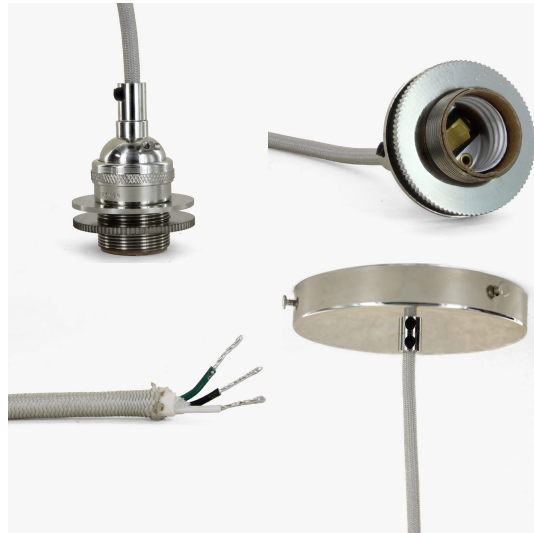

Rowan Pendant Glass -Light Fixture Information

Bulb Base:	E12 or E26
Certification:	cULus
Color/Finish:	Brass or Nickel
Number of conductors:	3 - Three Conductor
Type:	FIXTURE - CEILING - PENDANT
Wire patterns:	Solid
Wire Type:	SVT
Wire length in Feet	6 FT (Can be modified)
Voltage:	250V MAX
WATTAGE:	60W
DAMP:	No
Grounded:	Yes
Fitter/Hole size:	1-5/8IN

Light Fixture produced by hand in the U.S.A.