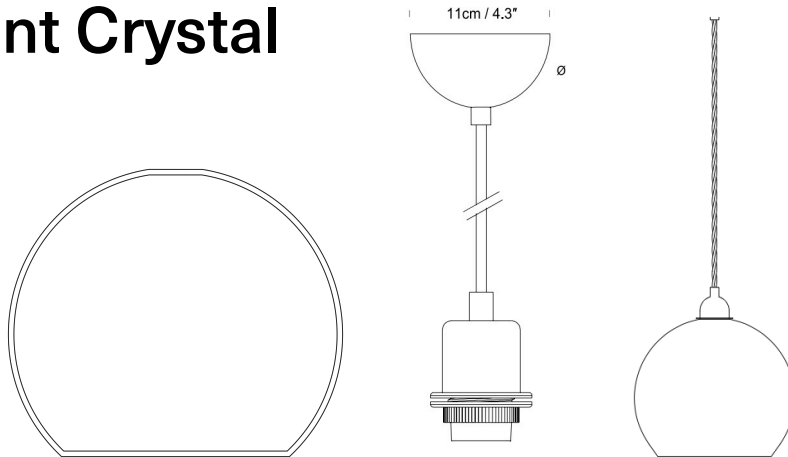

Rowan Pendant Crystal

Cleaning

Use only soft dry or dampened cloth. Do not use any detergents.

3D Files

Download Centre [ROWAN](#)

About EBB & FLOW

EBB & FLOW was founded in 2009. Based in Svenstrup J., Denmark, EBB & FLOW consists of a small, dedicated team. Our mission is to bring sophisticated lighting designs to people all over the world and to add personality to private homes and professional spaces.

Each lamp is a testament to the artistry and precision that can only be achieved through the skilled hands of European craftsmen and women. Assembled and quality controlled in Denmark, our lamps combine the best of European craftsmanship and Danish design.