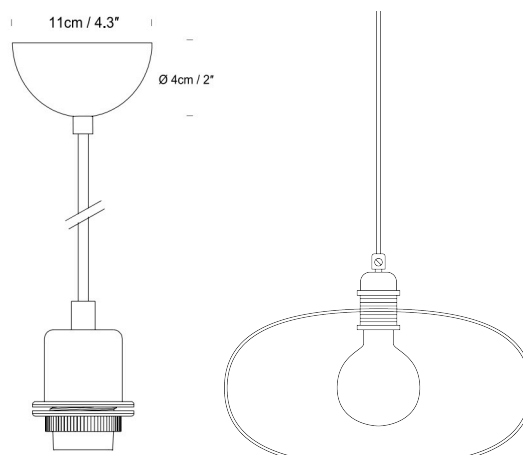

Horizon Pendant

Cleaning

Use only soft dry or dampened cloth. Do not use any detergents.

3D Files

Download Centre [HORIZON](#)

About EBB & FLOW

EBB & FLOW was founded in 2009. Based in Svenstrup J., Denmark, EBB & FLOW consists of a small, dedicated team. Our mission is to bring sophisticated lighting designs to people all over the world and to add personality to private homes and professional spaces.

Each lamp is a testament to the artistry and precision that can only be achieved through the skilled hands of European craftsmen and women. Assembled and quality controlled in Denmark, our lamps combine the best of European craftsmanship and Danish design.